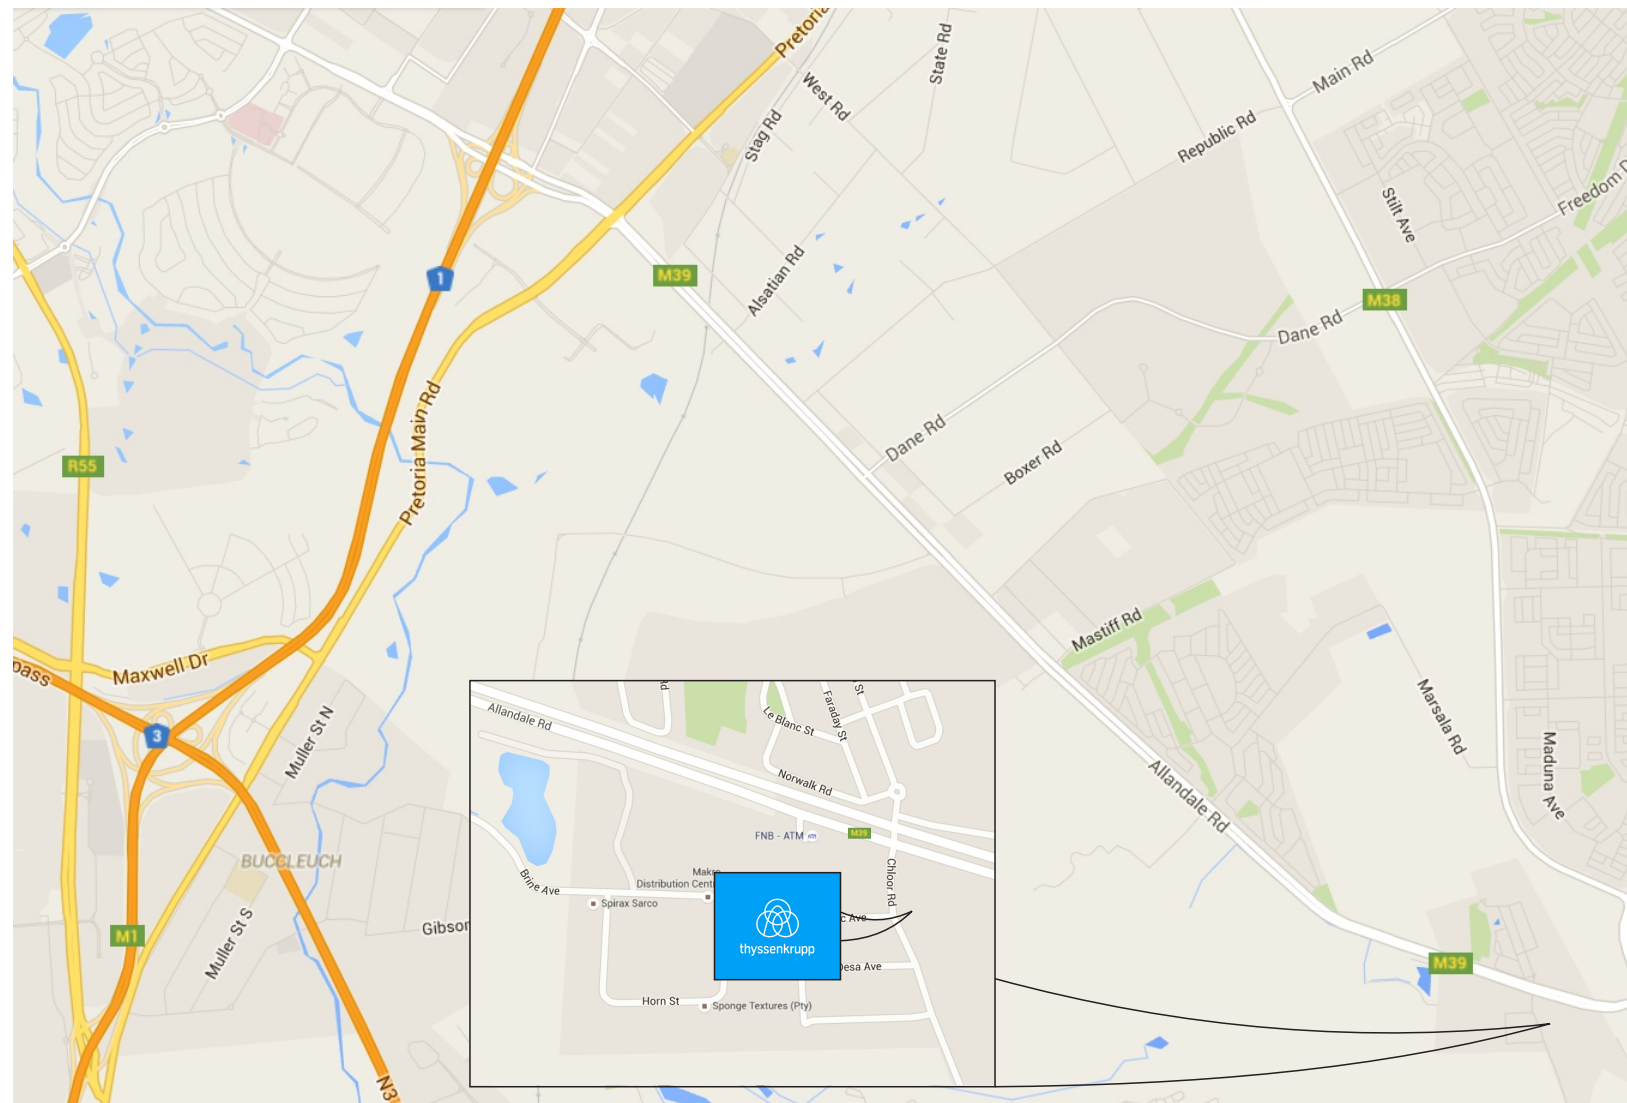

Directions to tkIS Service Centre

Physical Address:

4 Chloor Road
Chloorkop; Gauteng; South Africa
GPS Coordinates: S26.06220 / E28.17816
Tel. +27 (0)10 215 6300
Fax +27 (0)10 215 6301
www.thyssenkrupp-industrial-solutions.co.za